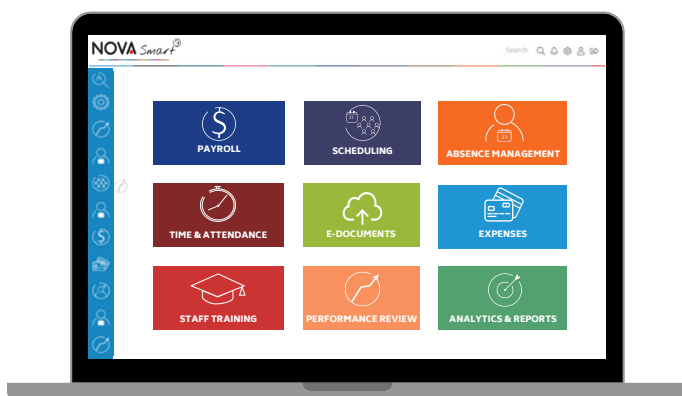

Our services **cover all sectors** including multinational, bank, industry, service, distribution, hospitality, NGO.

600+

Clients

160

Employees

25+

Countries

OUR CLOUD-BASED PRODUCTS

Nova Smart NG Lets You Pick & Choose The Functions You Need

- Pick & choose the modules & functions you need
- Empower your employees with the NOVA Smart NG self-service portal
- Integrate the solution into your current IT infrastructure
- Customize it to your needs by adding parameters, variables & company rules
- 24/7 access to all documents in one centralized data storage system