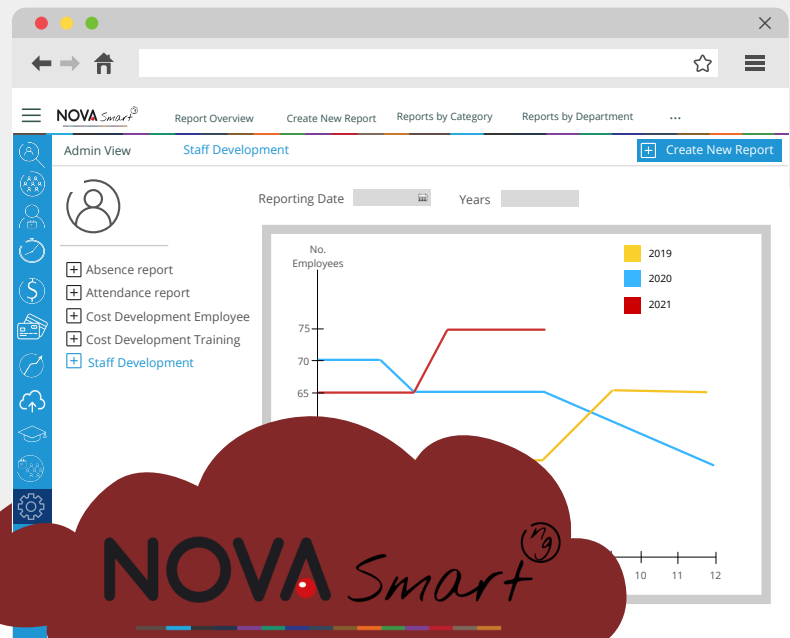

ANALYZE YOUR DATA

Big data is useless without the correct tools to analyze it correctly. The analysis of this data will lead to more informed decisions about your workforce.

Filter & Categorize

- Choose freely what you want to analyze
- Access rights allow only eligible employees to view statistics & reports
- Select specific departments or employee groups to analyze
- Visualize data in easy-to-read formats