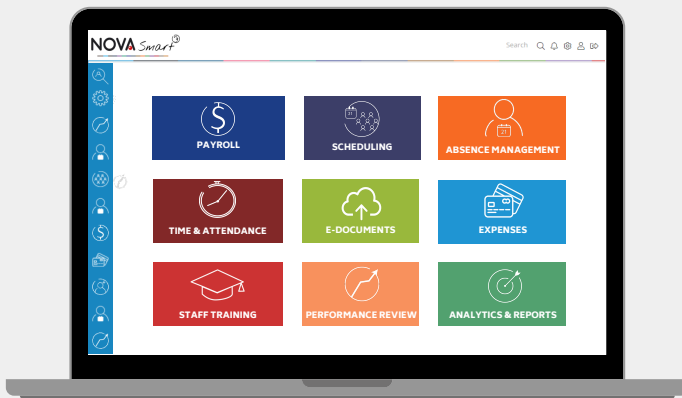

NOVATIVE

Global Payroll & HR Services

YOUR CUSTOMIZED HR SOLUTION

OUR CLOUD-BASED SOLUTION

Nova Smart NG Lets You Pick & Choose The Functions You Need

Nova Smart NG is our **fully customizable cloud solution** crafted in-house by our own HR experts.

From Recruitment to payroll over to staff training, everything can be **managed 24/7** from one platform. **Easy access & streamlined processes** no matter where you are!

BENEFIT FROM A FULLY DIGITAL HR SOLUTION

Self-Service Portal

24/7 Access -remote or on-site

User-Friendly & Intuitive

Statistics & Dashboard
Generator and Reports

Configurable & Customizable by
Authorized Users

Dematerialization of HR Documents

Multi-Currency, Language,
Company & Legislation Settings